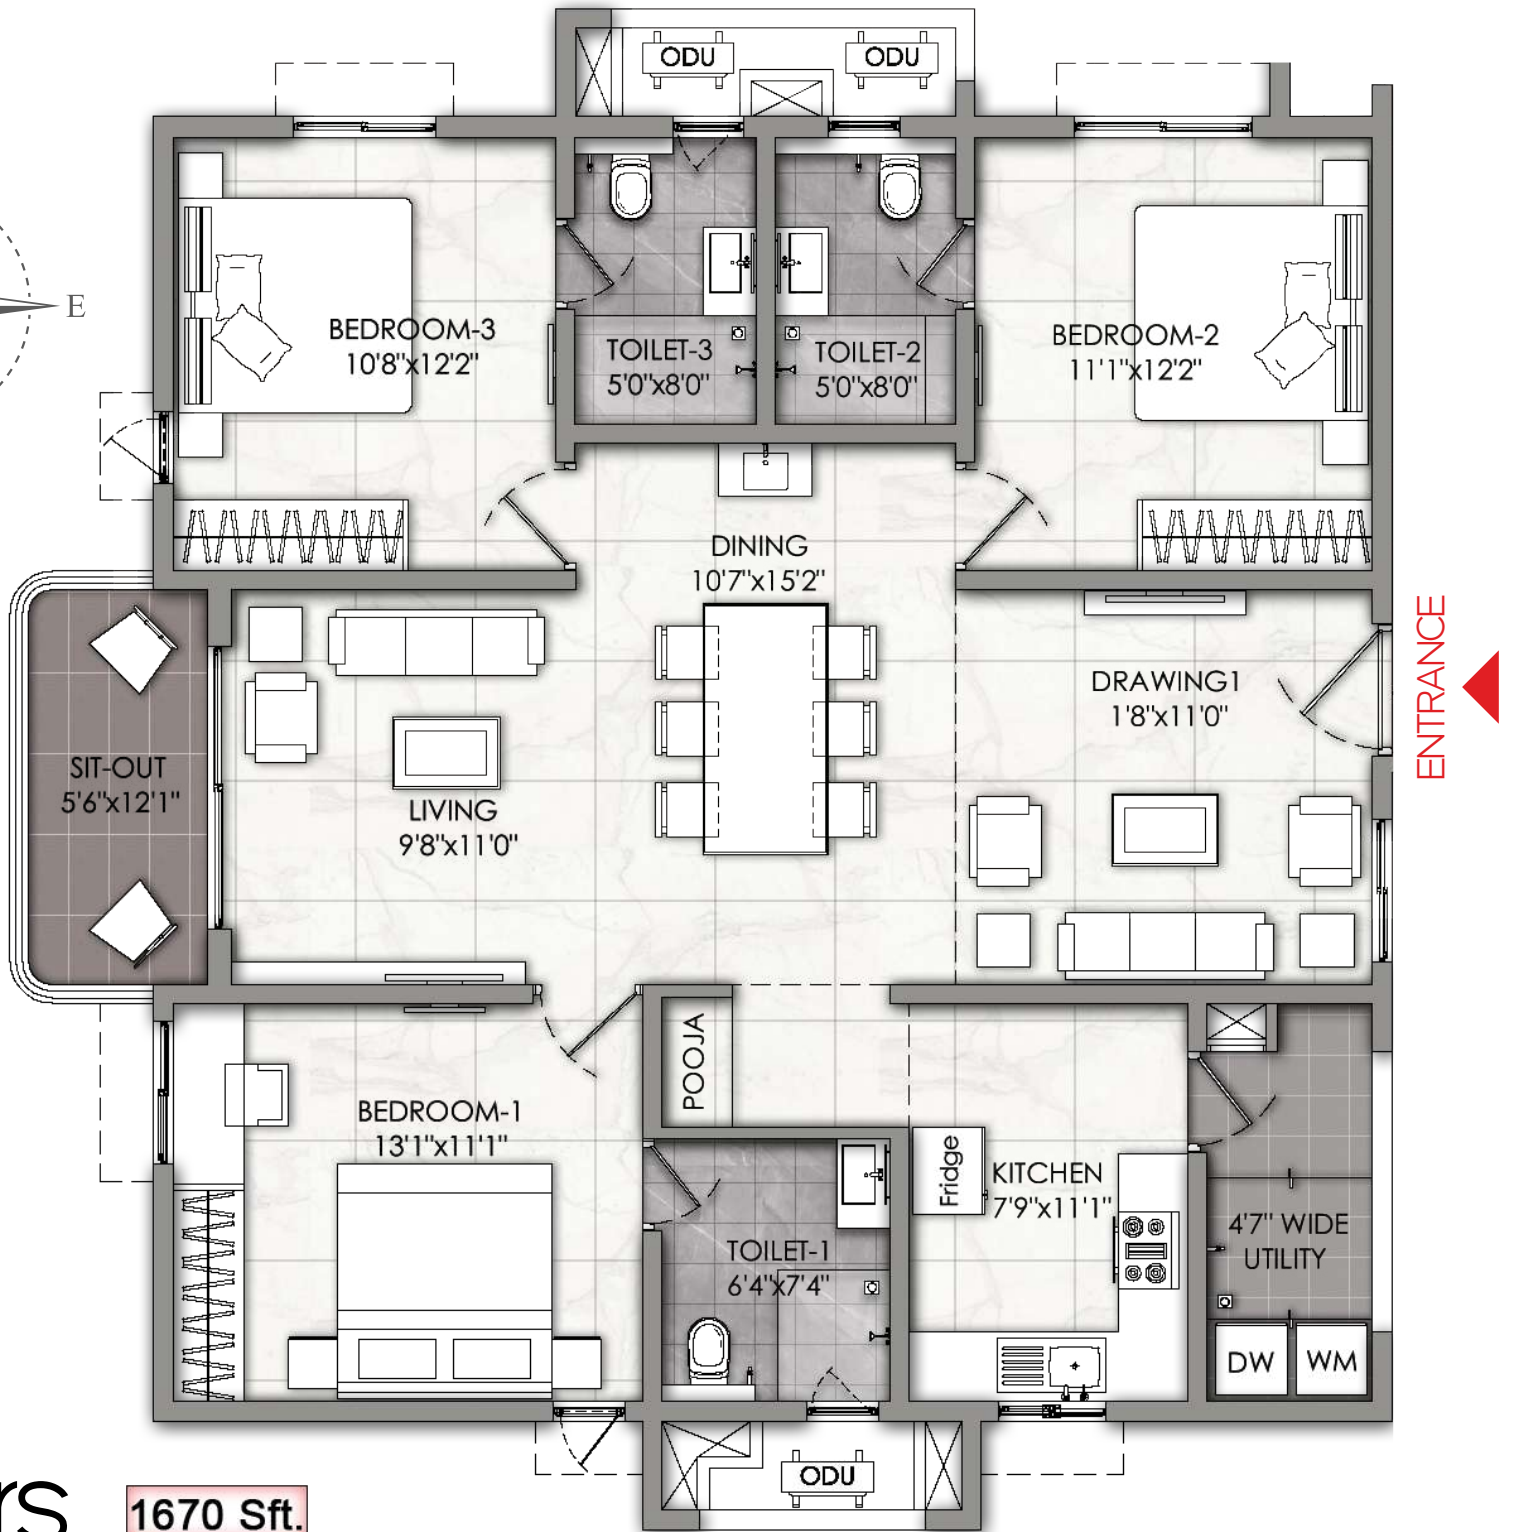

Vertex Viraat Site Plan

1670 Sft.

Towers
A & B

Towers A & B

ENTRANCE

1490 Sft.

3bhk+2toilets

Towers
A & B

Towers
A & B

ENTRANCE

Towers A & B

1560 Sft.

1290 Sft.

Towers
A & B

1670 Sft.

ENTRANCE

Towers
A & B

Towers
A & B

1580 Sft.

1955 Sft.

ENTRANCE

Towers
C & D

Towers
C & D

1670 Sft.

1560 Sft.

Towers
C & D

ENTRANCE

1560^{sq}ft.

Towers
C & D

1560 Sft.

ENTRANCE

Towers
C & D