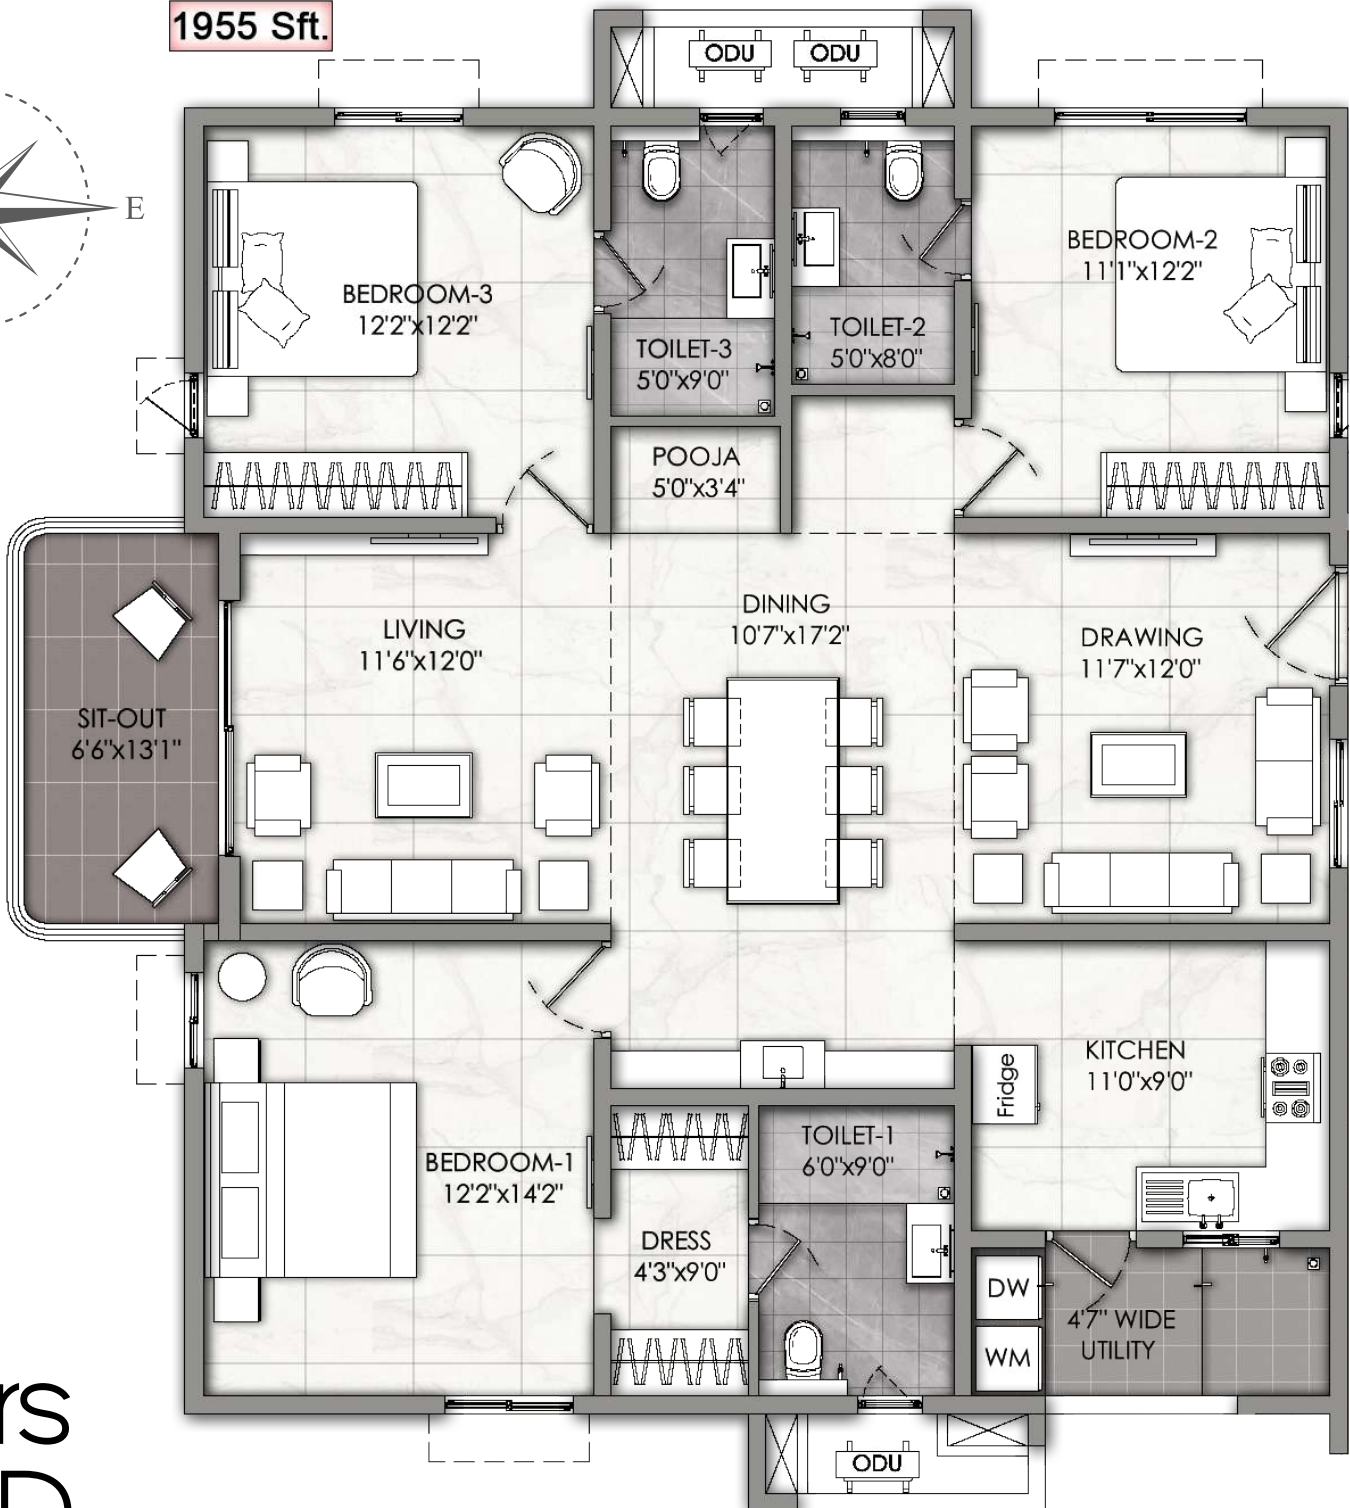

Vertex Viraat Site Plan

1670 Sft.

Towers
A & B

Towers A & B

ENTRANCE

1490 Sft.

3bhk+2toilets

Towers
A & B

Towers
A & B

ENTRANCE

Towers A & B

1560 Sft.

1290 Sft.

Towers
A & B

1670 Sft.

ENTRANCE

Towers
A & B

Towers
A & B

1580 Sft.

1955 Sft.

ENTRANCE

Towers
C & D

Towers
C & D

1670 Sft.

1560 Sft.

Towers
C & D

ENTRANCE

1560^{sq}ft.

Towers
C & D

1560 Sft.

ENTRANCE

Towers
C & D