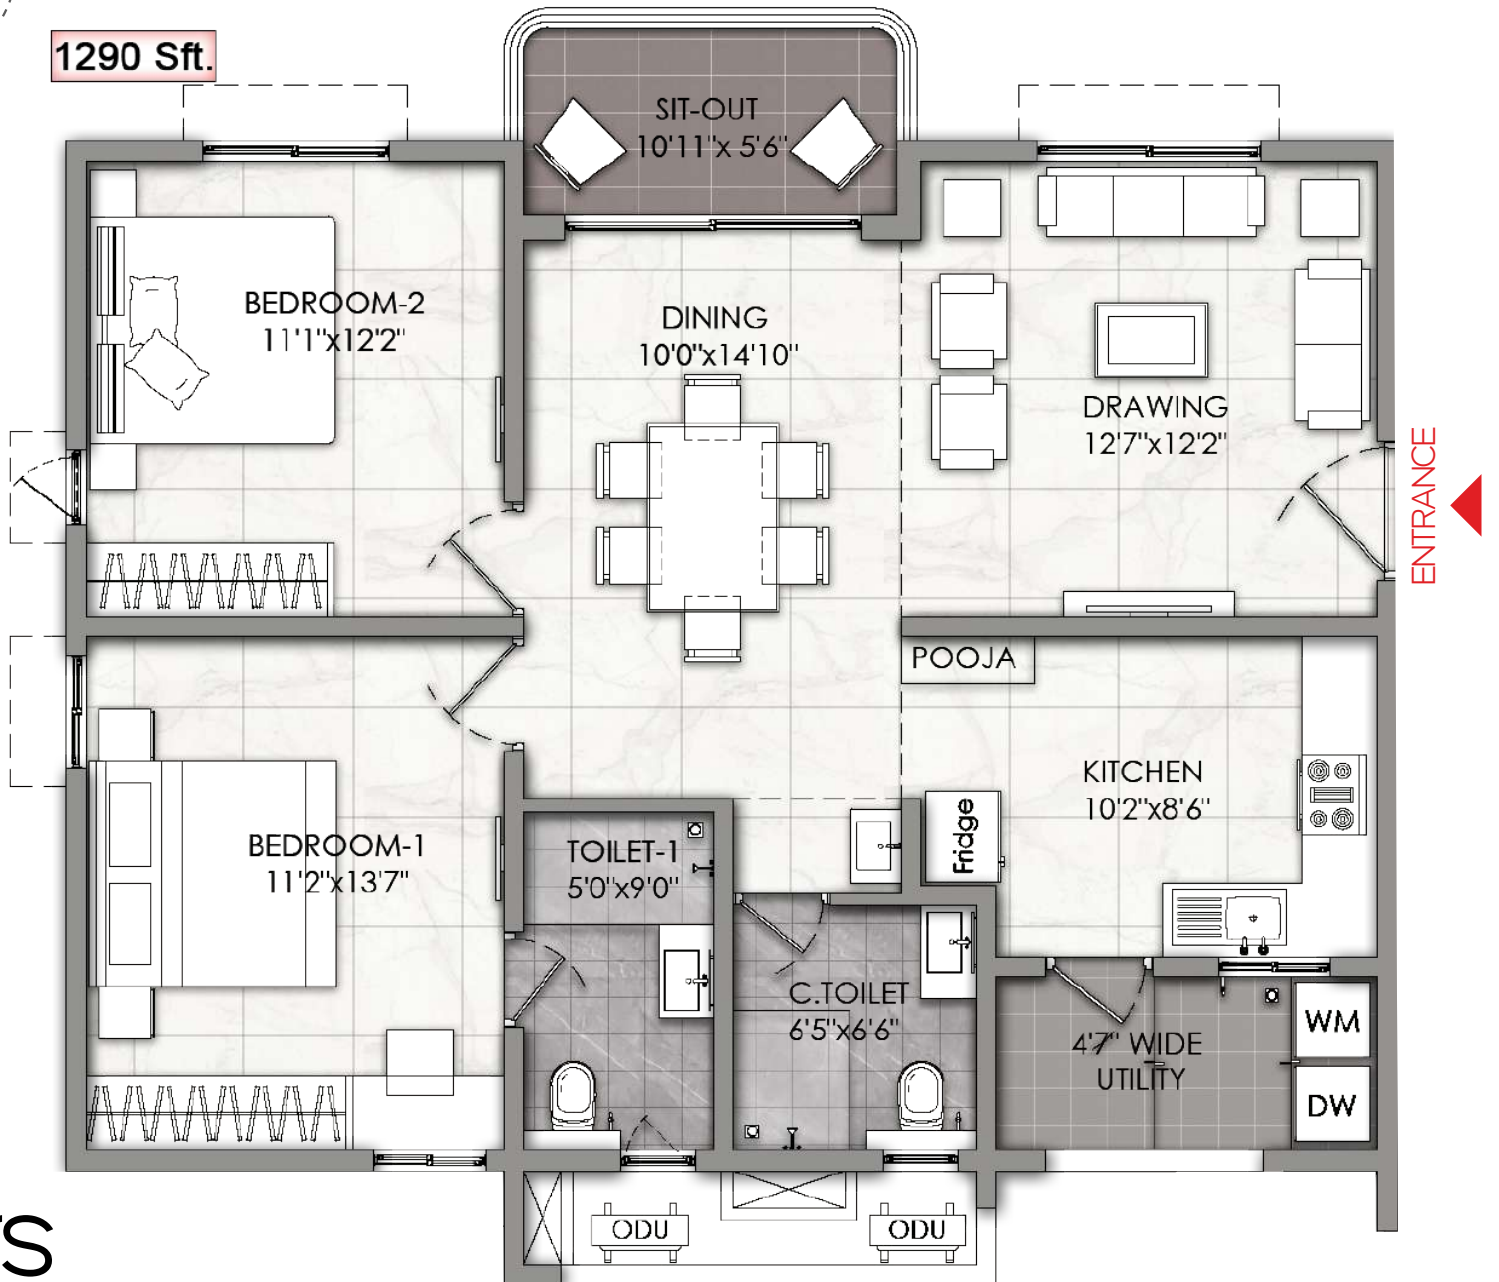

Vertex Viraat Site Plan

1670 Sft.

Towers
A & B

Towers A & B

ENTRANCE

1490 Sft.

3bhk+2toilets

Towers
A & B

Towers
A & B

ENTRANCE

Towers A & B

1560 Sft.

1290 Sft.

Towers
A & B

1670 Sft.

ENTRANCE

Towers
A & B

Towers
A & B

1580 Sft.

1955 Sft.

ENTRANCE

Towers
C & D

Towers
C & D

1670 Sft.

1560 Sft.

Towers
C & D

ENTRANCE

1560^{sq}ft.

Towers
C & D

1560 Sft.

ENTRANCE

Towers
C & D