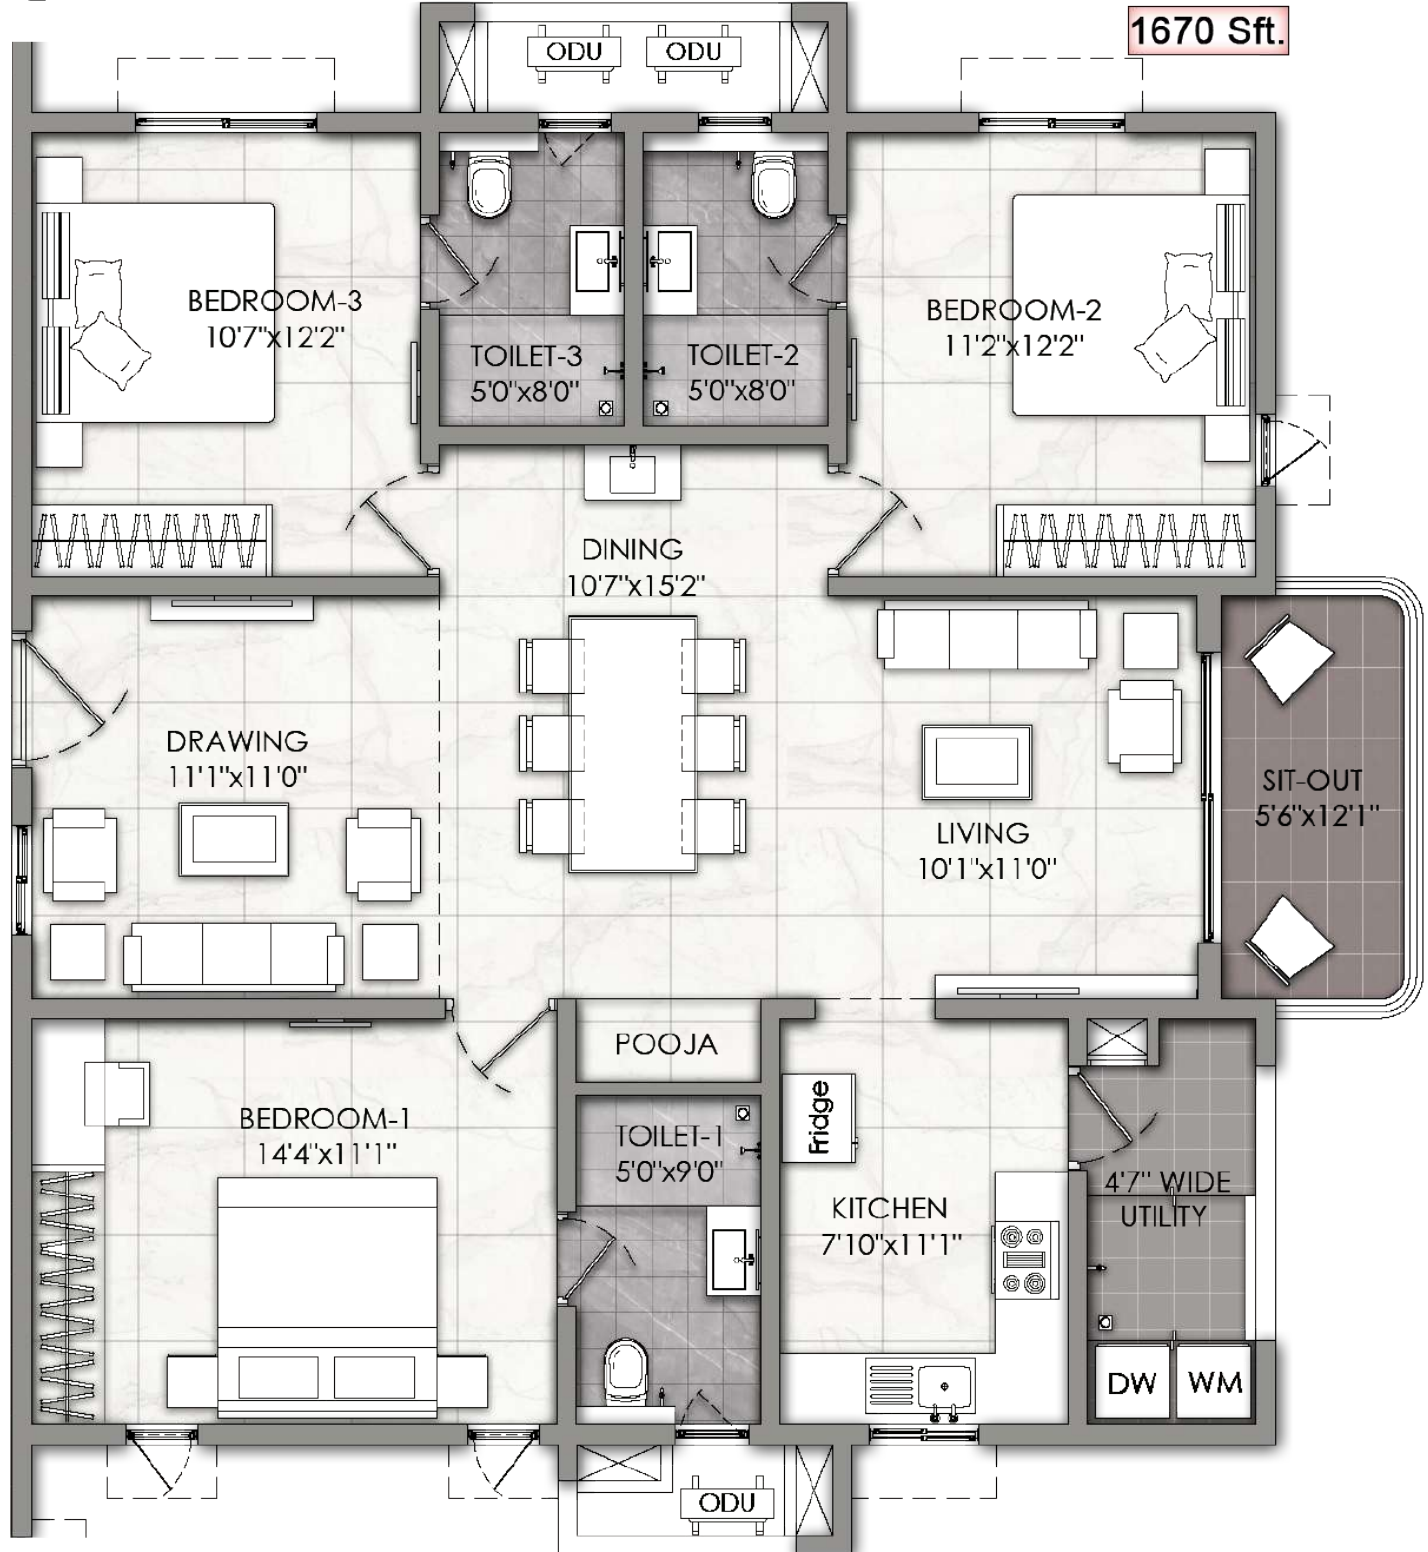

Vertex Viraat Site Plan

1670 Sft.

Towers
A & B

Towers A & B

ENTRANCE

1490 Sft.

3bhk+2toilets

Towers
A & B

Towers
A & B

ENTRANCE

Towers A & B

1560 Sft.

1290 Sft.

Towers
A & B

1670 Sft.

ENTRANCE

Towers
A & B

Towers
A & B

1580 Sft.

1955 Sft.

ENTRANCE

Towers
C & D

Towers
C & D

1670 Sft.

1560 Sft.

Towers
C & D

ENTRANCE

1560^{sq}ft.

Towers
C & D

1560 Sft.

ENTRANCE

Towers
C & D