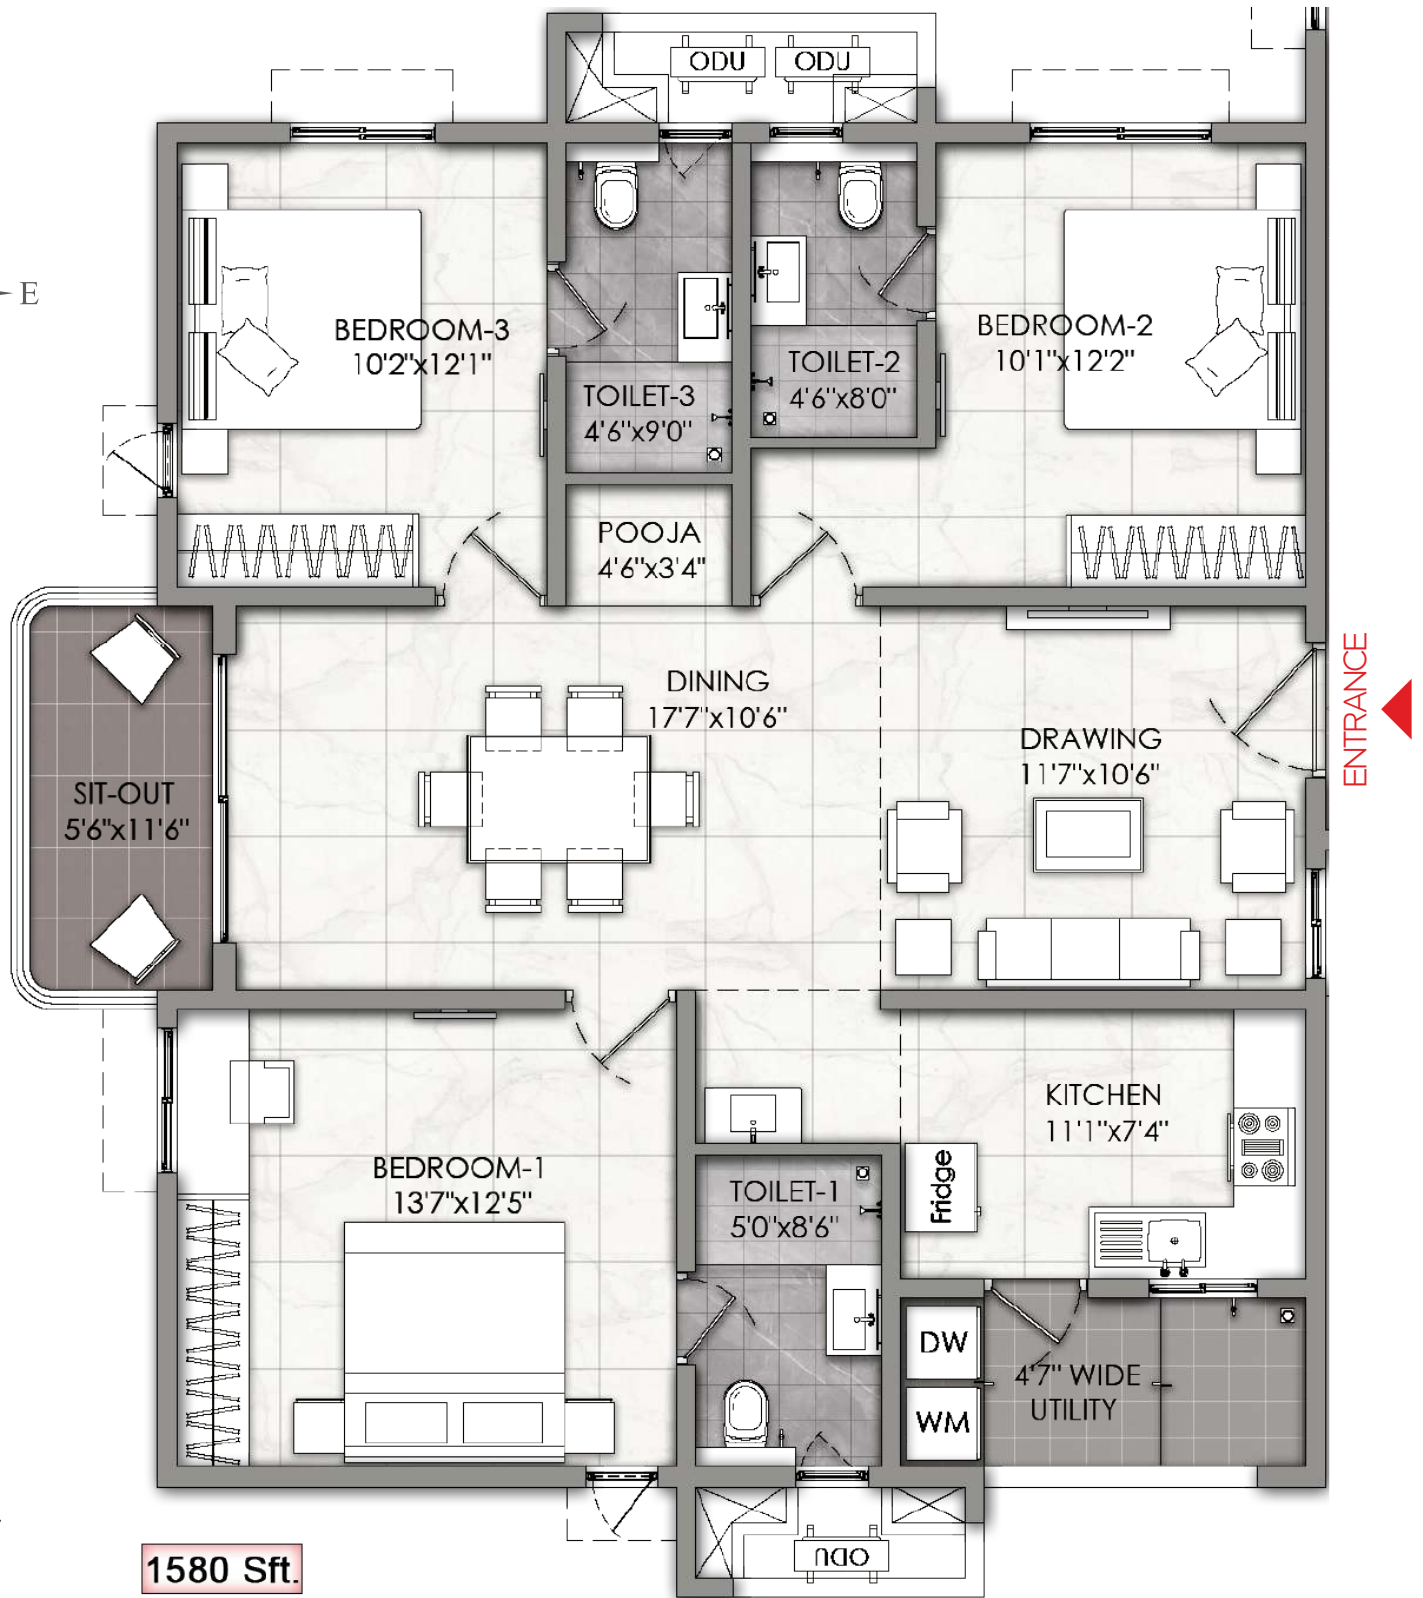

Vertex Viraat Site Plan

1670 Sft.

Towers
A & B

Towers A & B

ENTRANCE

1490 Sft.

3bhk+2toilets

Towers
A & B

Towers
A & B

ENTRANCE

Towers A & B

1560 Sft.

1290 Sft.

Towers
A & B

1670 Sft.

ENTRANCE

Towers
A & B

Towers
A & B

1580 Sft.

1955 Sft.

ENTRANCE

Towers
C & D

Towers
C & D

1670 Sft.

1560 Sft.

Towers
C & D

ENTRANCE

1560^{sq}ft.

Towers
C & D

1560 Sft.

ENTRANCE

Towers
C & D