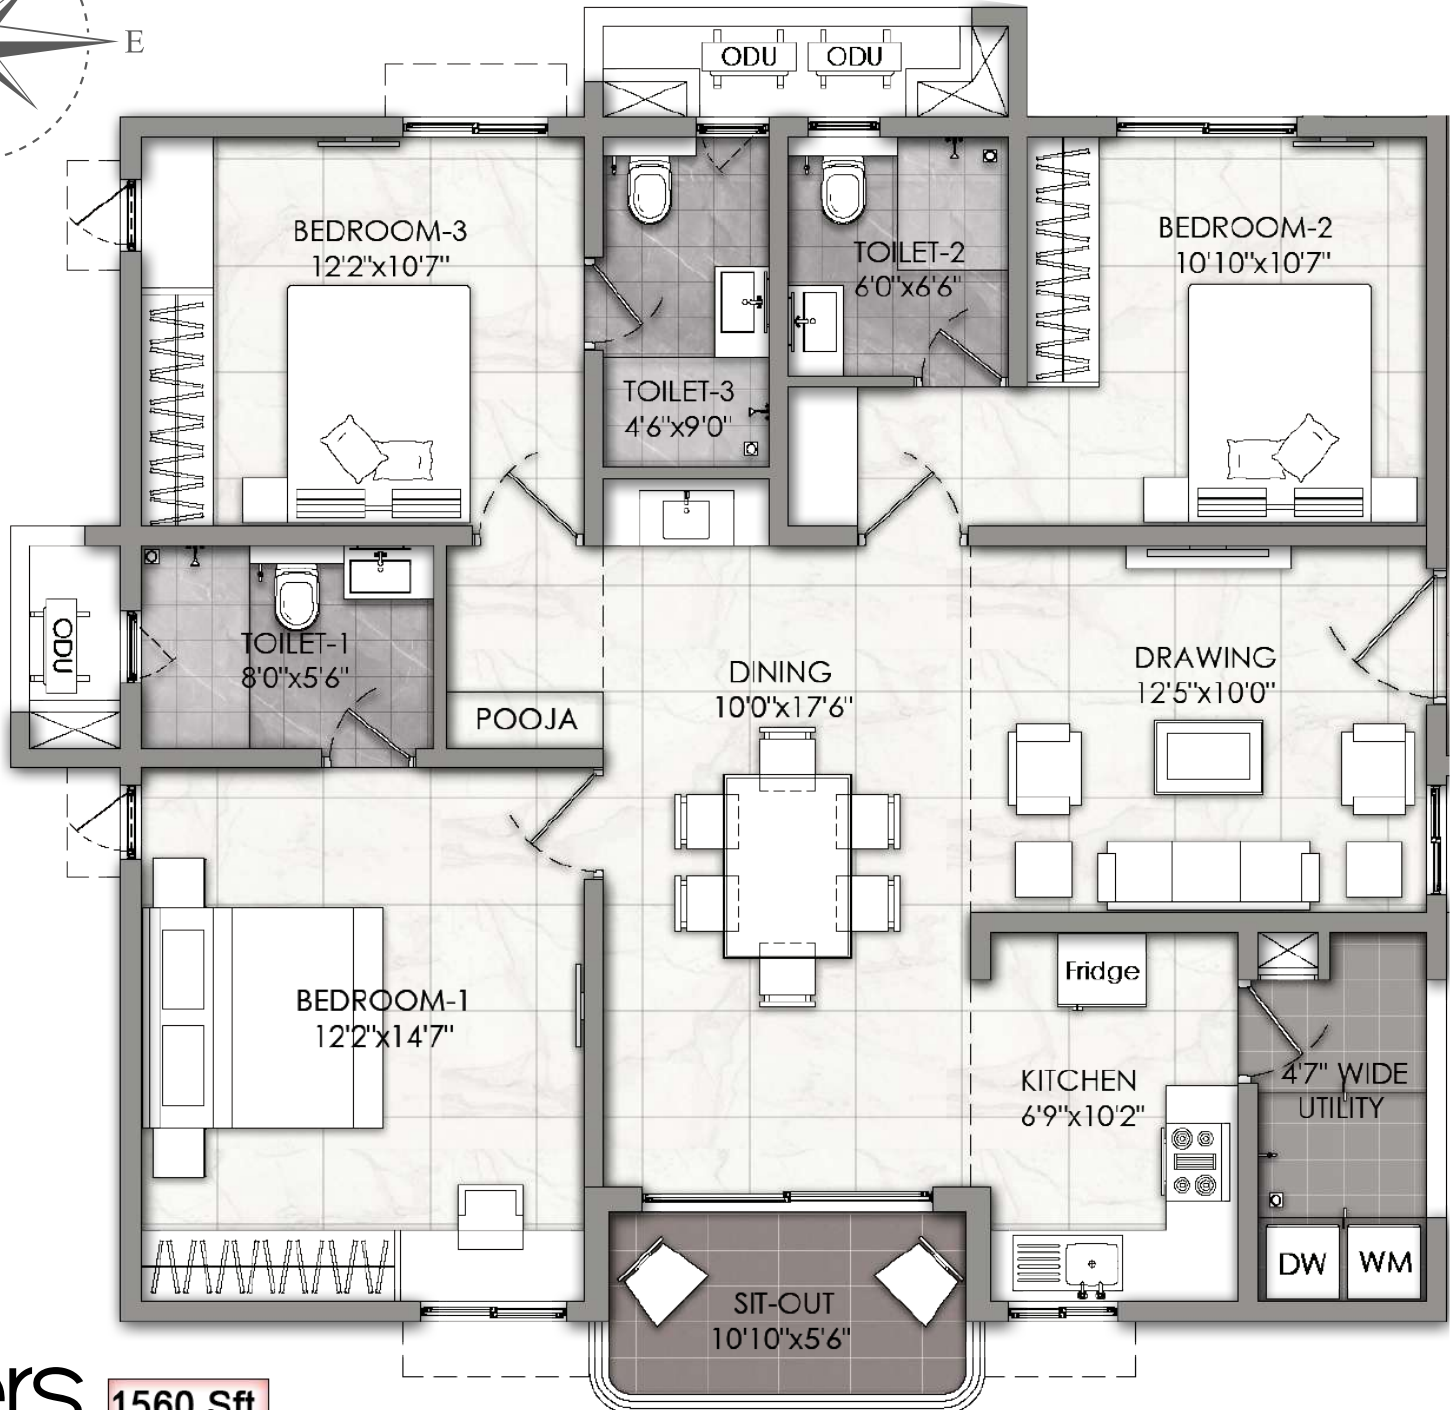

Vertex Viraat Site Plan

1670 Sft.

Towers
A & B

Towers A & B

ENTRANCE

1490 Sft.

3bhk+2toilets

Towers
A & B

Towers
A & B

ENTRANCE

Towers A & B

1560 Sft.

1290 Sft.

Towers
A & B

1670 Sft.

ENTRANCE

Towers
A & B

Towers
A & B

1580 Sft.

1955 Sft.

ENTRANCE

Towers
C & D

Towers
C & D

1670 Sft.

1560 Sft.

Towers
C & D

ENTRANCE

1560^{sq}ft.

Towers
C & D

1560 Sft.

ENTRANCE

Towers
C & D