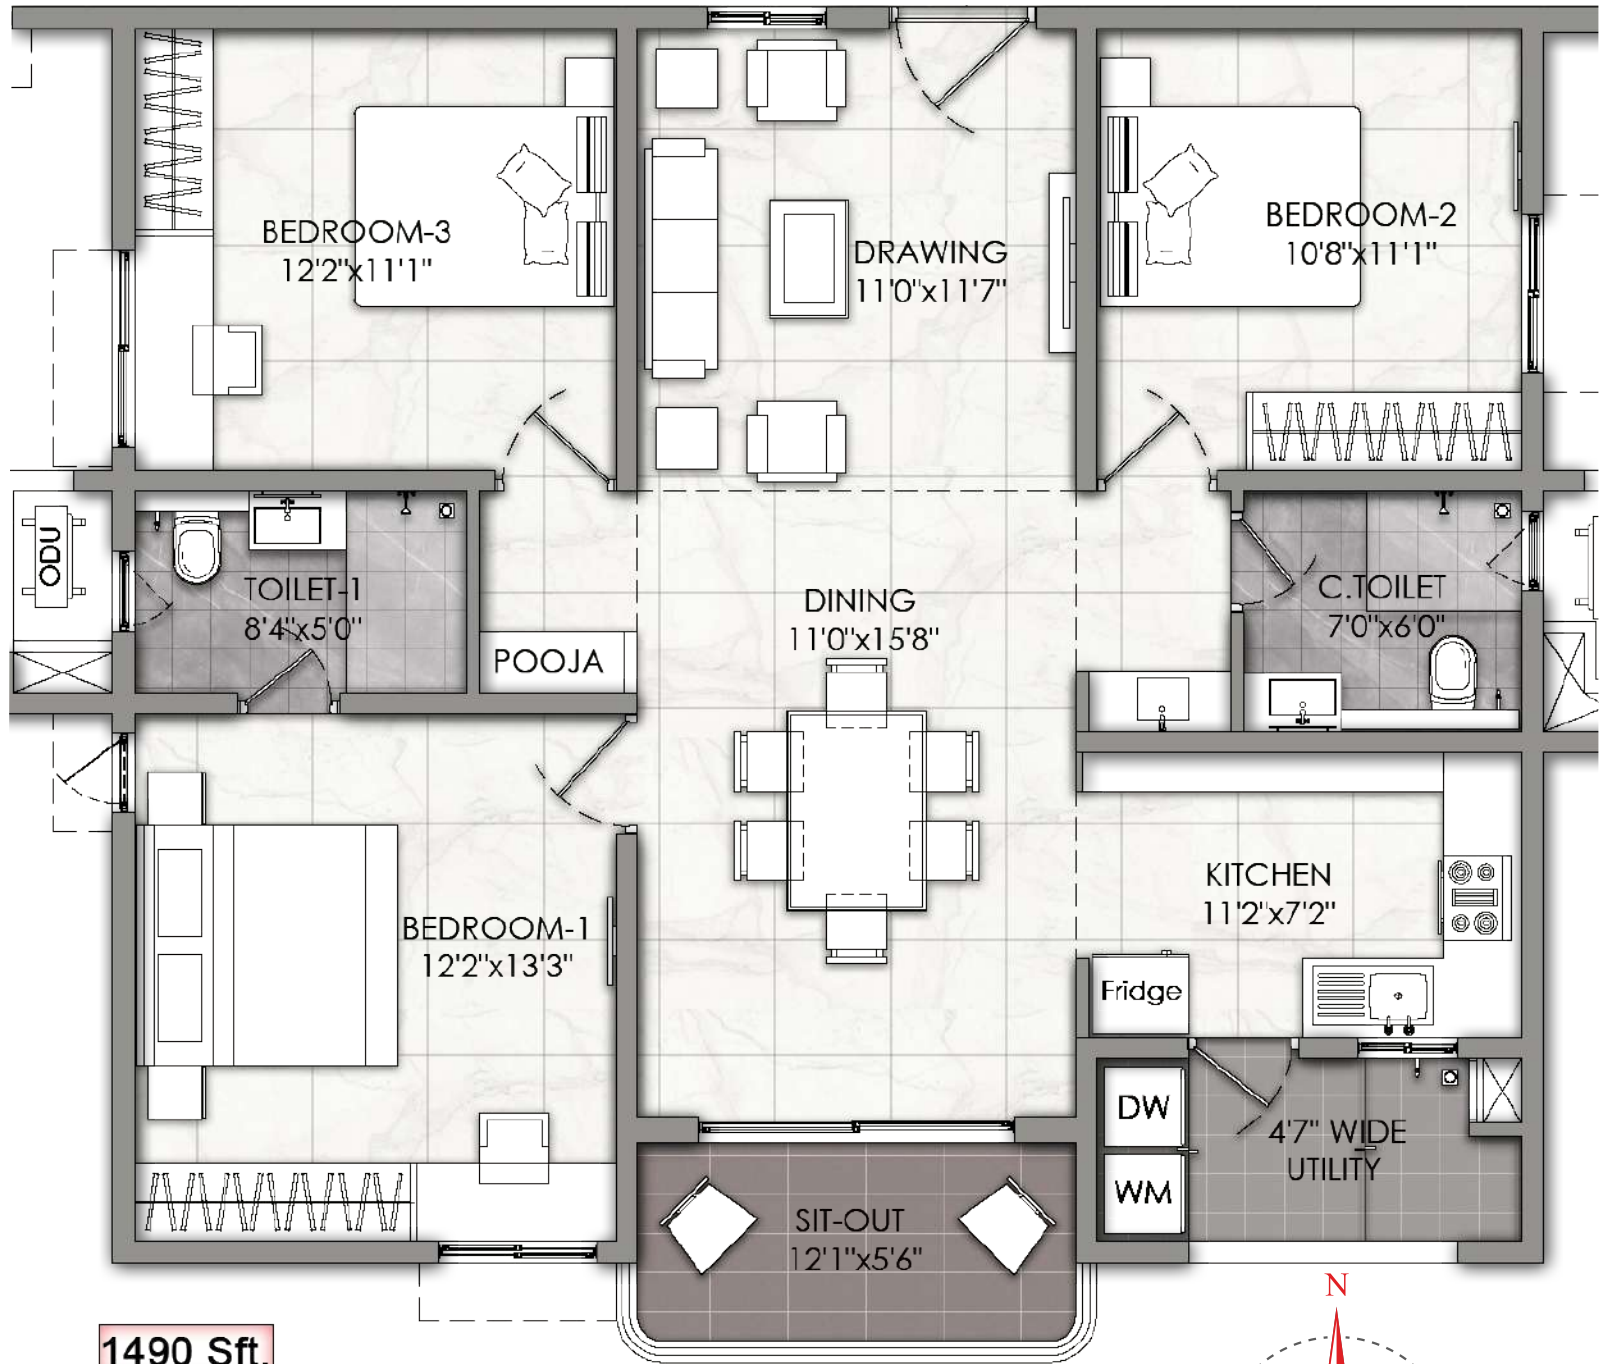

Vertex Viraat Site Plan

1670 Sft.

Towers
A & B

Towers A & B

ENTRANCE

1490 Sft.

3bhk+2toilets

Towers
A & B

Towers
A & B

ENTRANCE

Towers A & B

1560 Sft.

1290 Sft.

Towers
A & B

1670 Sft.

ENTRANCE

Towers
A & B

Towers
A & B

1580 Sft.

1955 Sft.

ENTRANCE

Towers
C & D

Towers
C & D

1670 Sft.

1560 Sft.

Towers
C & D

ENTRANCE

1560^{sq}ft.

Towers
C & D

1560 Sft.

ENTRANCE

Towers
C & D