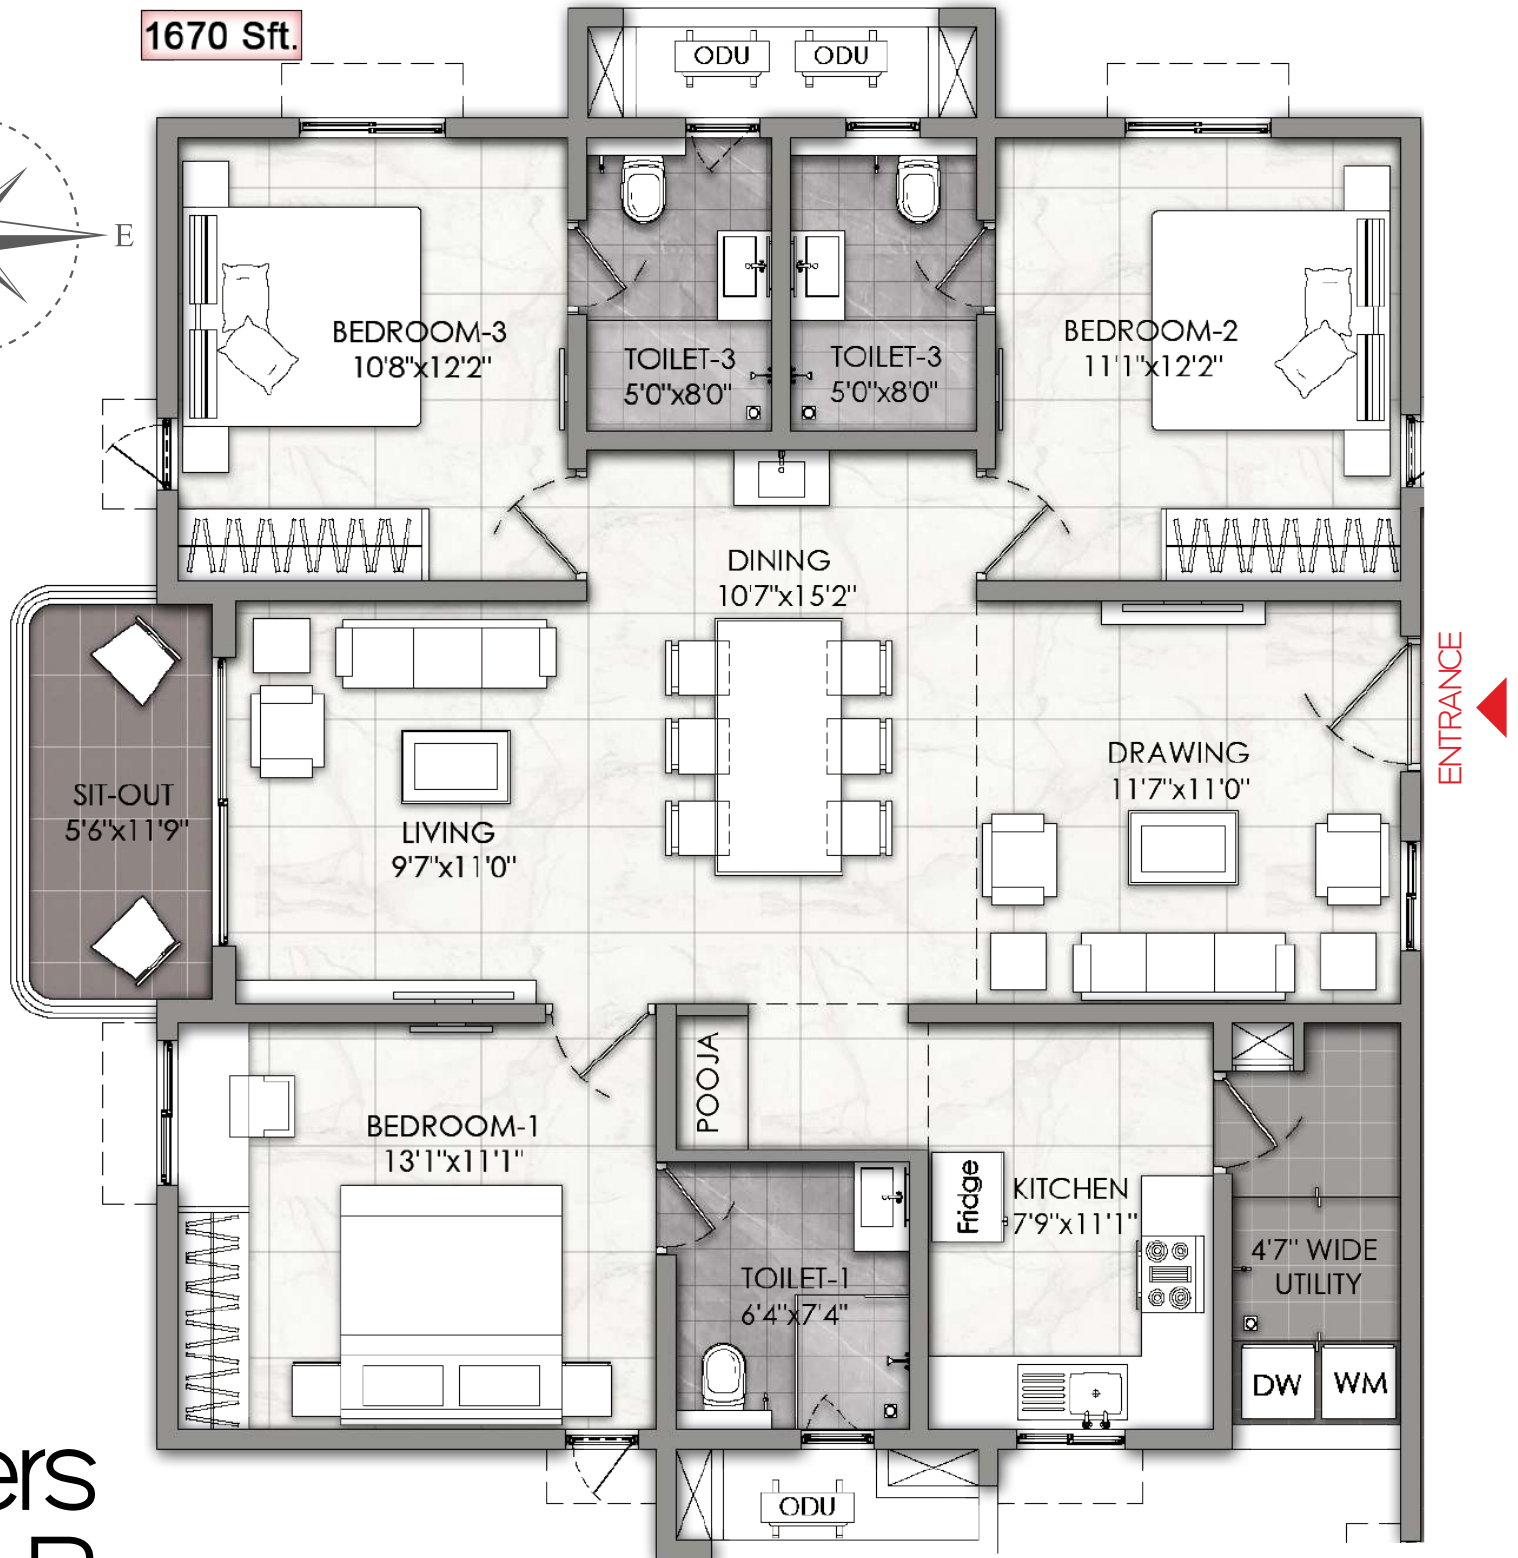

Vertex Viraat Site Plan

1670 Sft.

Towers
A & B

Towers A & B

ENTRANCE

1490 Sft.

3bhk+2toilets

Towers
A & B

Towers
A & B

ENTRANCE

Towers A & B

1560 Sft.

1290 Sft.

Towers
A & B

1670 Sft.

ENTRANCE

Towers
A & B

Towers
A & B

1580 Sft.

1955 Sft.

ENTRANCE

Towers
C & D

Towers
C & D

1670 Sft.

1560 Sft.

Towers
C & D

ENTRANCE

1560^{sq}ft.

Towers
C & D

1560 Sft.

ENTRANCE

Towers
C & D