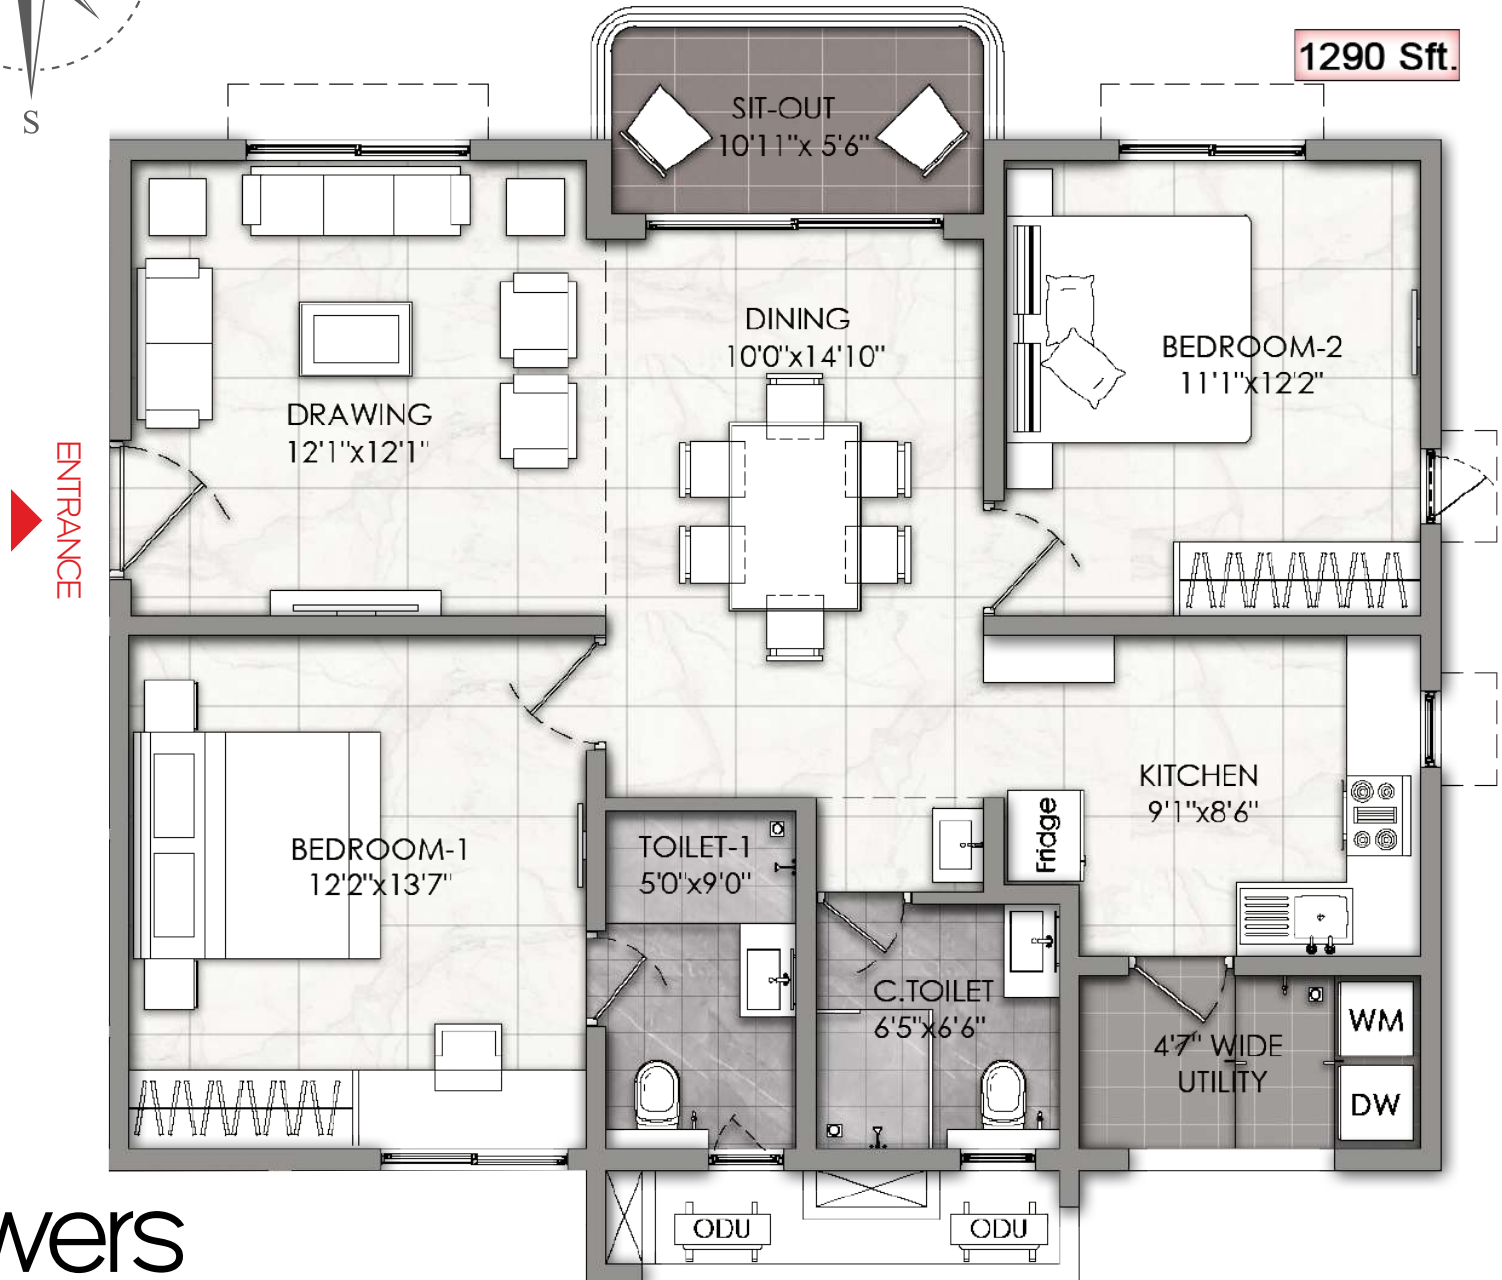

Vertex Viraat Site Plan

1670 Sft.

Towers
A & B

Towers A & B

ENTRANCE

1490 Sft.

3bhk+2toilets

Towers
A & B

Towers
A & B

ENTRANCE

Towers A & B

1560 Sft.

1290 Sft.

Towers
A & B

1670 Sft.

ENTRANCE

Towers
A & B

Towers
A & B

1580 Sft.

1955 Sft.

ENTRANCE

Towers
C & D

Towers
C & D

1670 Sft.

1560 Sft.

Towers
C & D

ENTRANCE

1560^{sq}ft.

Towers
C & D

1560 Sft.

ENTRANCE

Towers
C & D