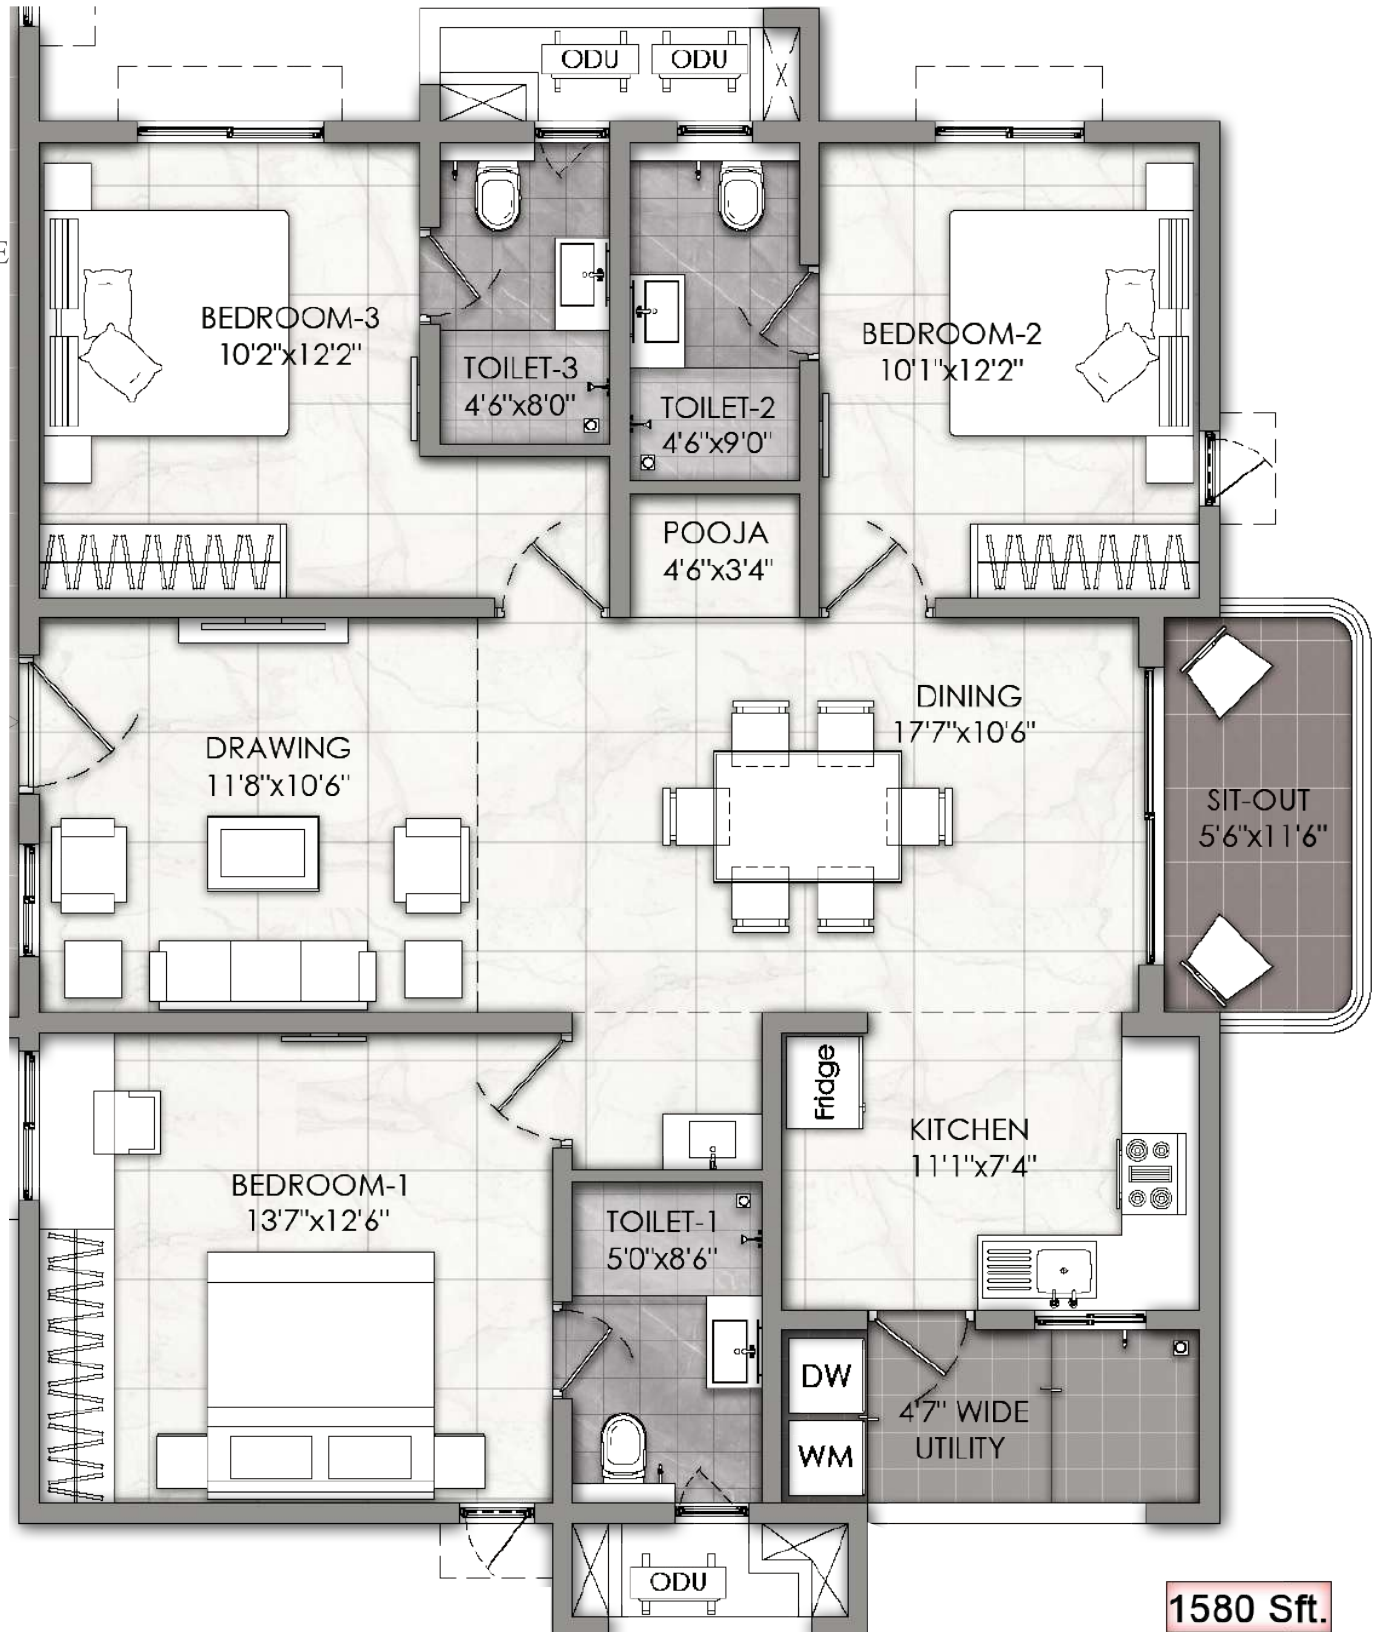

Vertex Viraat Site Plan

1670 Sft.

Towers
A & B

Towers A & B

ENTRANCE

1490 Sft.

3bhk+2toilets

Towers
A & B

Towers
A & B

ENTRANCE

Towers A & B

1560 Sft.

1290 Sft.

Towers
A & B

1670 Sft.

ENTRANCE

Towers
A & B

Towers
A & B

1580 Sft.

1955 Sft.

ENTRANCE

Towers
C & D

Towers
C & D

1670 Sft.

1560 Sft.

Towers
C & D

ENTRANCE

1560^{sq}ft.

Towers
C & D

1560 Sft.

ENTRANCE

Towers
C & D